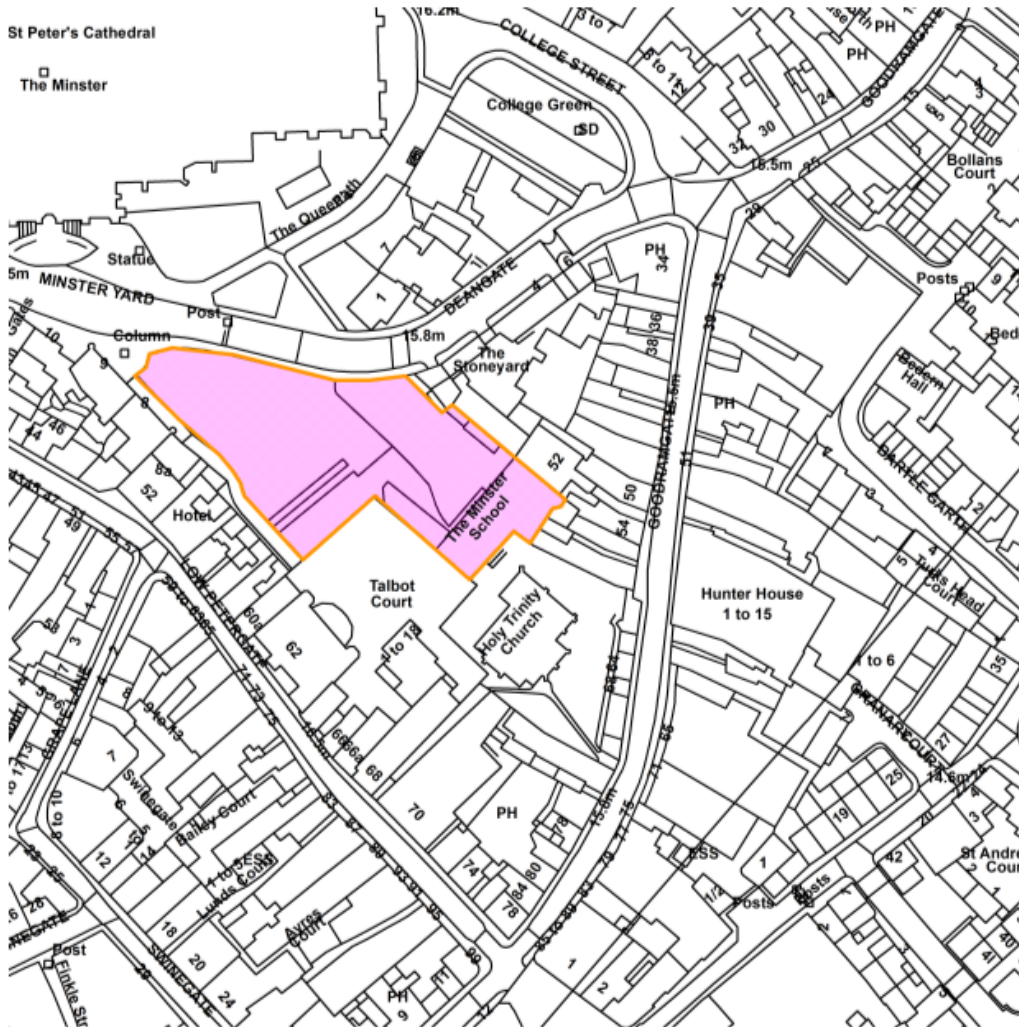

The Minster School, Deangate, York YO1 7JA

21/01536/LBC

Scale : 1:1256

Reproduced from the Ordnance Survey map with the permission of the Controller of Her Majesty's Stationery Office © Crown Copyright 2000.

Unauthorised reproduction infringes Crown Copyright and may lead to prosecution or civil proceedings.

Produced using ESRI (UK)'s MapExplorer 2.0 - <http://www.esriuk.com>

Organisation	City of York Council
Department	Directorate of Place
Comments	Site Location Plan
Date	23 November 2021
SLA Number	